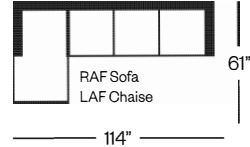

2900 Sectional

Amadeo Collection

Standard Version

LAF Large Chaise / RAF Sofa

Standard Version

LAF Corner Sofa / RAF Sofa

Barrymore

Made for you.

2900 Amadeo Collection

Sofa
width 84" height 32"
depth 36"

Condo Sofa
width 74" height 32"
depth 36"

Loveseat
width 64" height 32"
depth 36"

Chair
width 33" height 32"
depth 36"

Sectionals

(Additional seats increase width by approximately 25")
Please note that all measurements are approximate.