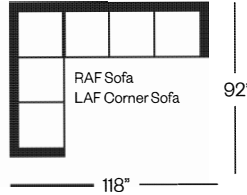

2900 Sectional

Amadeo Collection

Standard Version

LAF Large Chaise / RAF Sofa

Standard Version

LAF Corner Sofa / RAF Sofa

Barrymore

Made for you.

2900 Amadeo Collection

Sofa
width 84" height 32"
depth 36"

Condo Sofa
width 74" height 32"
depth 36"

Loveseat
width 64" height 32"
depth 36"

Chair
width 33" height 32"
depth 36"

Sectionals

(Additional seats increase width by approximately 25")
Please note that all measurements are approximate.