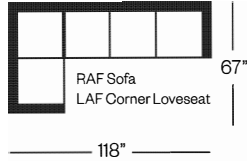

2900 Sectional

Amadeo Collection

Standard Version

LAF Large Chaise / RAF Sofa

Standard Version

LAF Corner Sofa / RAF Sofa

Barrymore

Made for you.

2900 Amadeo Collection

Sofa
width 84" height 32"
depth 36"

Condo Sofa
width 74" height 32"
depth 36"

Loveseat
width 64" height 32"
depth 36"

Chair
width 33" height 32"
depth 36"

Sectionals

(Additional seats increase width by approximately 25")
Please note that all measurements are approximate.