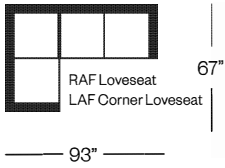

2900 Amadeo Collection

Sofa
width 84" height 32"
depth 36"

Condo Sofa
width 74" height 32"
depth 36"

Loveseat
width 64" height 32"
depth 36"

Chair
width 33" height 32"
depth 36"

Sectionals

(Additional seats increase width by approximately 25")
Please note that all measurements are approximate.