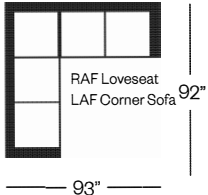

2900 Sectional

Amadeo Collection

Standard Version

LAF Large Chaise / RAF Sofa

Standard Version

LAF Corner Sofa / RAF Sofa

Barrymore

Made for you.

2900 Amadeo Collection

Sofa
width 84" height 32"
depth 36"

Condo Sofa
width 74" height 32"
depth 36"

Loveseat
width 64" height 32"
depth 36"

Chair
width 33" height 32"
depth 36"

Sectionals

(Additional seats increase width by approximately 25")
Please note that all measurements are approximate.